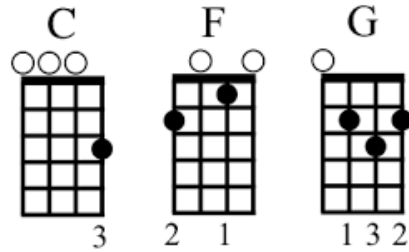

You Are My Sunshine

Jimmie Davis and Charles Mitchell

C

You are my sunshine
My only sunshine

F

You make me happy

C

When skies are grey

F

You'll never know, dear

C

How much I love you

G7

C

Please don't take my sunshine away

C

The other night, dear
As I lay sleeping

F

C

I dreamed I held you in my arms

F

But I woke, dear

C

I was mistaken