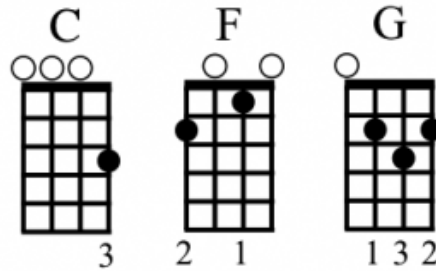

**Bad Moon Rising**  
Creedence Clearwater Revival

Intro: C G F C

C G F C  
I see the bad moon rising.  
C G F C  
I see trouble on the way.  
C G F C  
I see earthquakes and lightning.  
C G F C  
I see bad times today.

**CHORUS:**

F C  
Don't go around tonight, well, it's bound to take your life,  
G F C  
There's a bad moon on the rise.

C G F C  
I hear hurricanes a-blowing.  
C G F C  
I know the end is coming soon.  
C G F C  
I fear rivers overflowing.

C            G            F            C  
I hear the voice of rage and ruin.